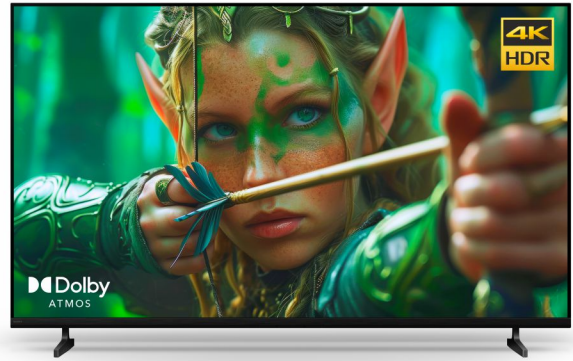

4K HDR GOOGLE TV

BRAVIA 2II - S25M2 **NEW**

Life, upscaled. In 4K.

Google TV | dts | Features for PlayStation 5 | LIVE COLOR

K-75S25M2	MRP Rs. 2,39,900/-
K-65S25M2	MRP Rs. 1,39,900/-
K-55S25M2	MRP Rs. 99,900/-
K-50S25M2	MRP Rs. 85,900/-
K-43S25M2	MRP Rs. 69,900/-

4K X-Reality PRO | X-Protection PRO | Motionflow XTR | Works with Apple AirPlay | Works with Apple HomeKit