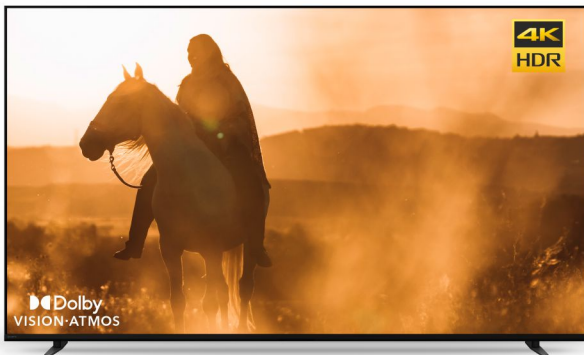

XR Mini LED

BRAVIA 7 - XR70

Perfectly balanced, entertains everyone brilliantly

Advanced
AI

Powered by
XR

SONY PICTURES CORE | Studio Calibrated | IMAX ENHANCED | Google TV

K-75XR70 MRP Rs. 4,49,900/-

K-65XR70 MRP Rs. 2,99,900/-

K-55XR70 MRP Rs. 2,49,900/-