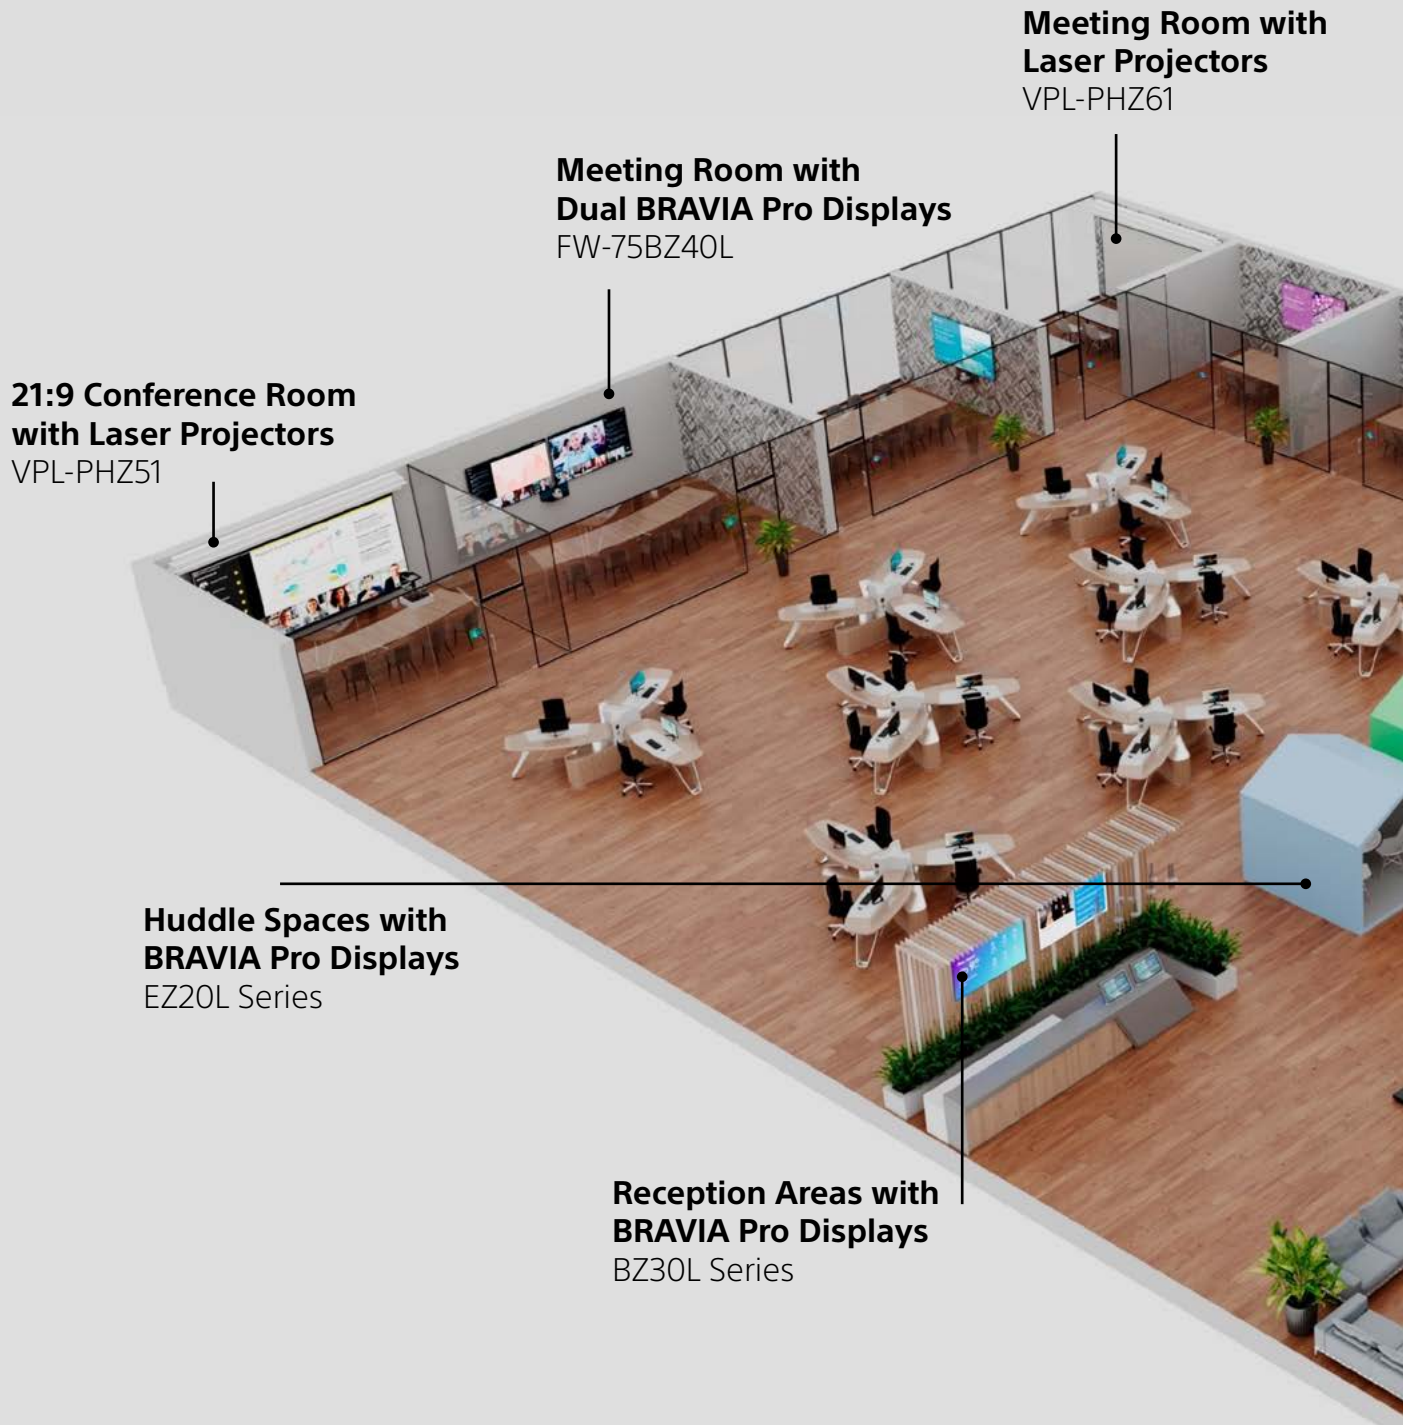

WE'RE HIRING

Rainy
Sat, 19 Mar 2022
22°C

Wind: 10km/h
Pressure: 953 mbar
Humidity: 80%
Precipitation: 90%

Today

Mon	Tue	Wed	Thu	Fri
12°C	15°C	18°C	20°C	22°C

Included in this brochure

Corporate Environments

Smart Workspaces with Sony Professional	3-4
Corporate and Enterprise	5-7
Pro BRAVIA BZ-L Series	8
Data Projectors	9
Features	10
Remote Working	11
PTZ and Remote Cameras	12
Ceiling Microphone	13
Sustainability in every scene	14-15
Alliance and Technology Partners	16-17
Pro BRAVIA Specifications	18
Projectors Specifications	19
PTZ and Ceiling Microphone Specifications	20

Warranty and Service Programs 21

Contact Us 22

Smart Workspaces

**21:9 Conference Room
with Laser Projectors**
VPL-PHZ51

**Meeting Room with
Dual BRAVIA Pro Displays**
FW-75BZ40L

**Meeting Room with
Laser Projectors**
VPL-PHZ61