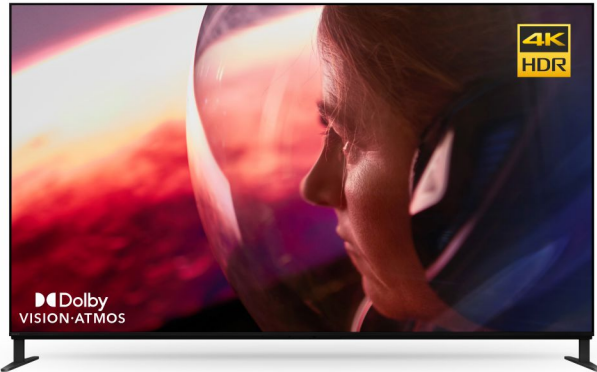

XR Mini LED

BRAVIA 9 - XR90

Our brightest 4K ever

WINNER
2024 TV SHOOTOUT
KING OF MINI LED TV
SONY BRAVIA 9 Mini LED TV

Advanced
AI

Powered by
XR

SONY PICTURES CORE | Studio Calibrated | IMAX ENHANCED | Google TV

K-85XR90 MRP Rs. 8,99,900/-

K-75XR90 MRP Rs. 6,49,900/-

XR Backlight Master Drive | High Peak Luminance | XR Contrast Booster 30 | XR Motion Clarity | Acoustic Multi-Audio+