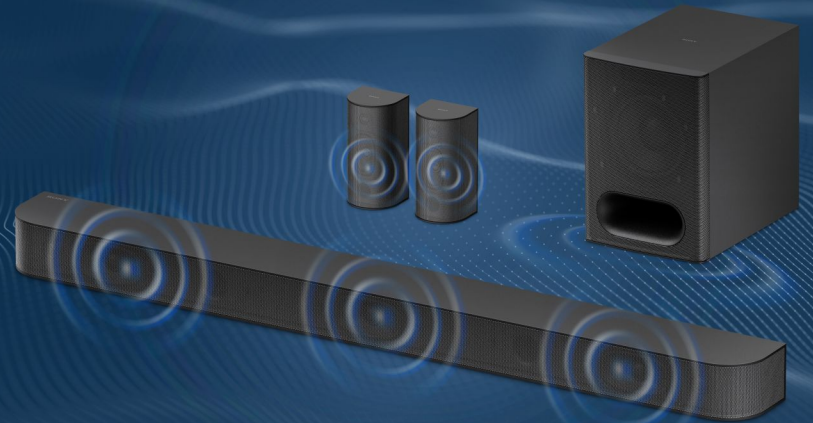

Step into the future of Powerful Sound

CINEMA IS COMING HOME

NEW BRAVIA Theatre System 6

Real **5.1** ch

Dolby
ATMOS

1000 w
POWER OUTPUT

WIRELESS
Rear Speakers

HT-S60